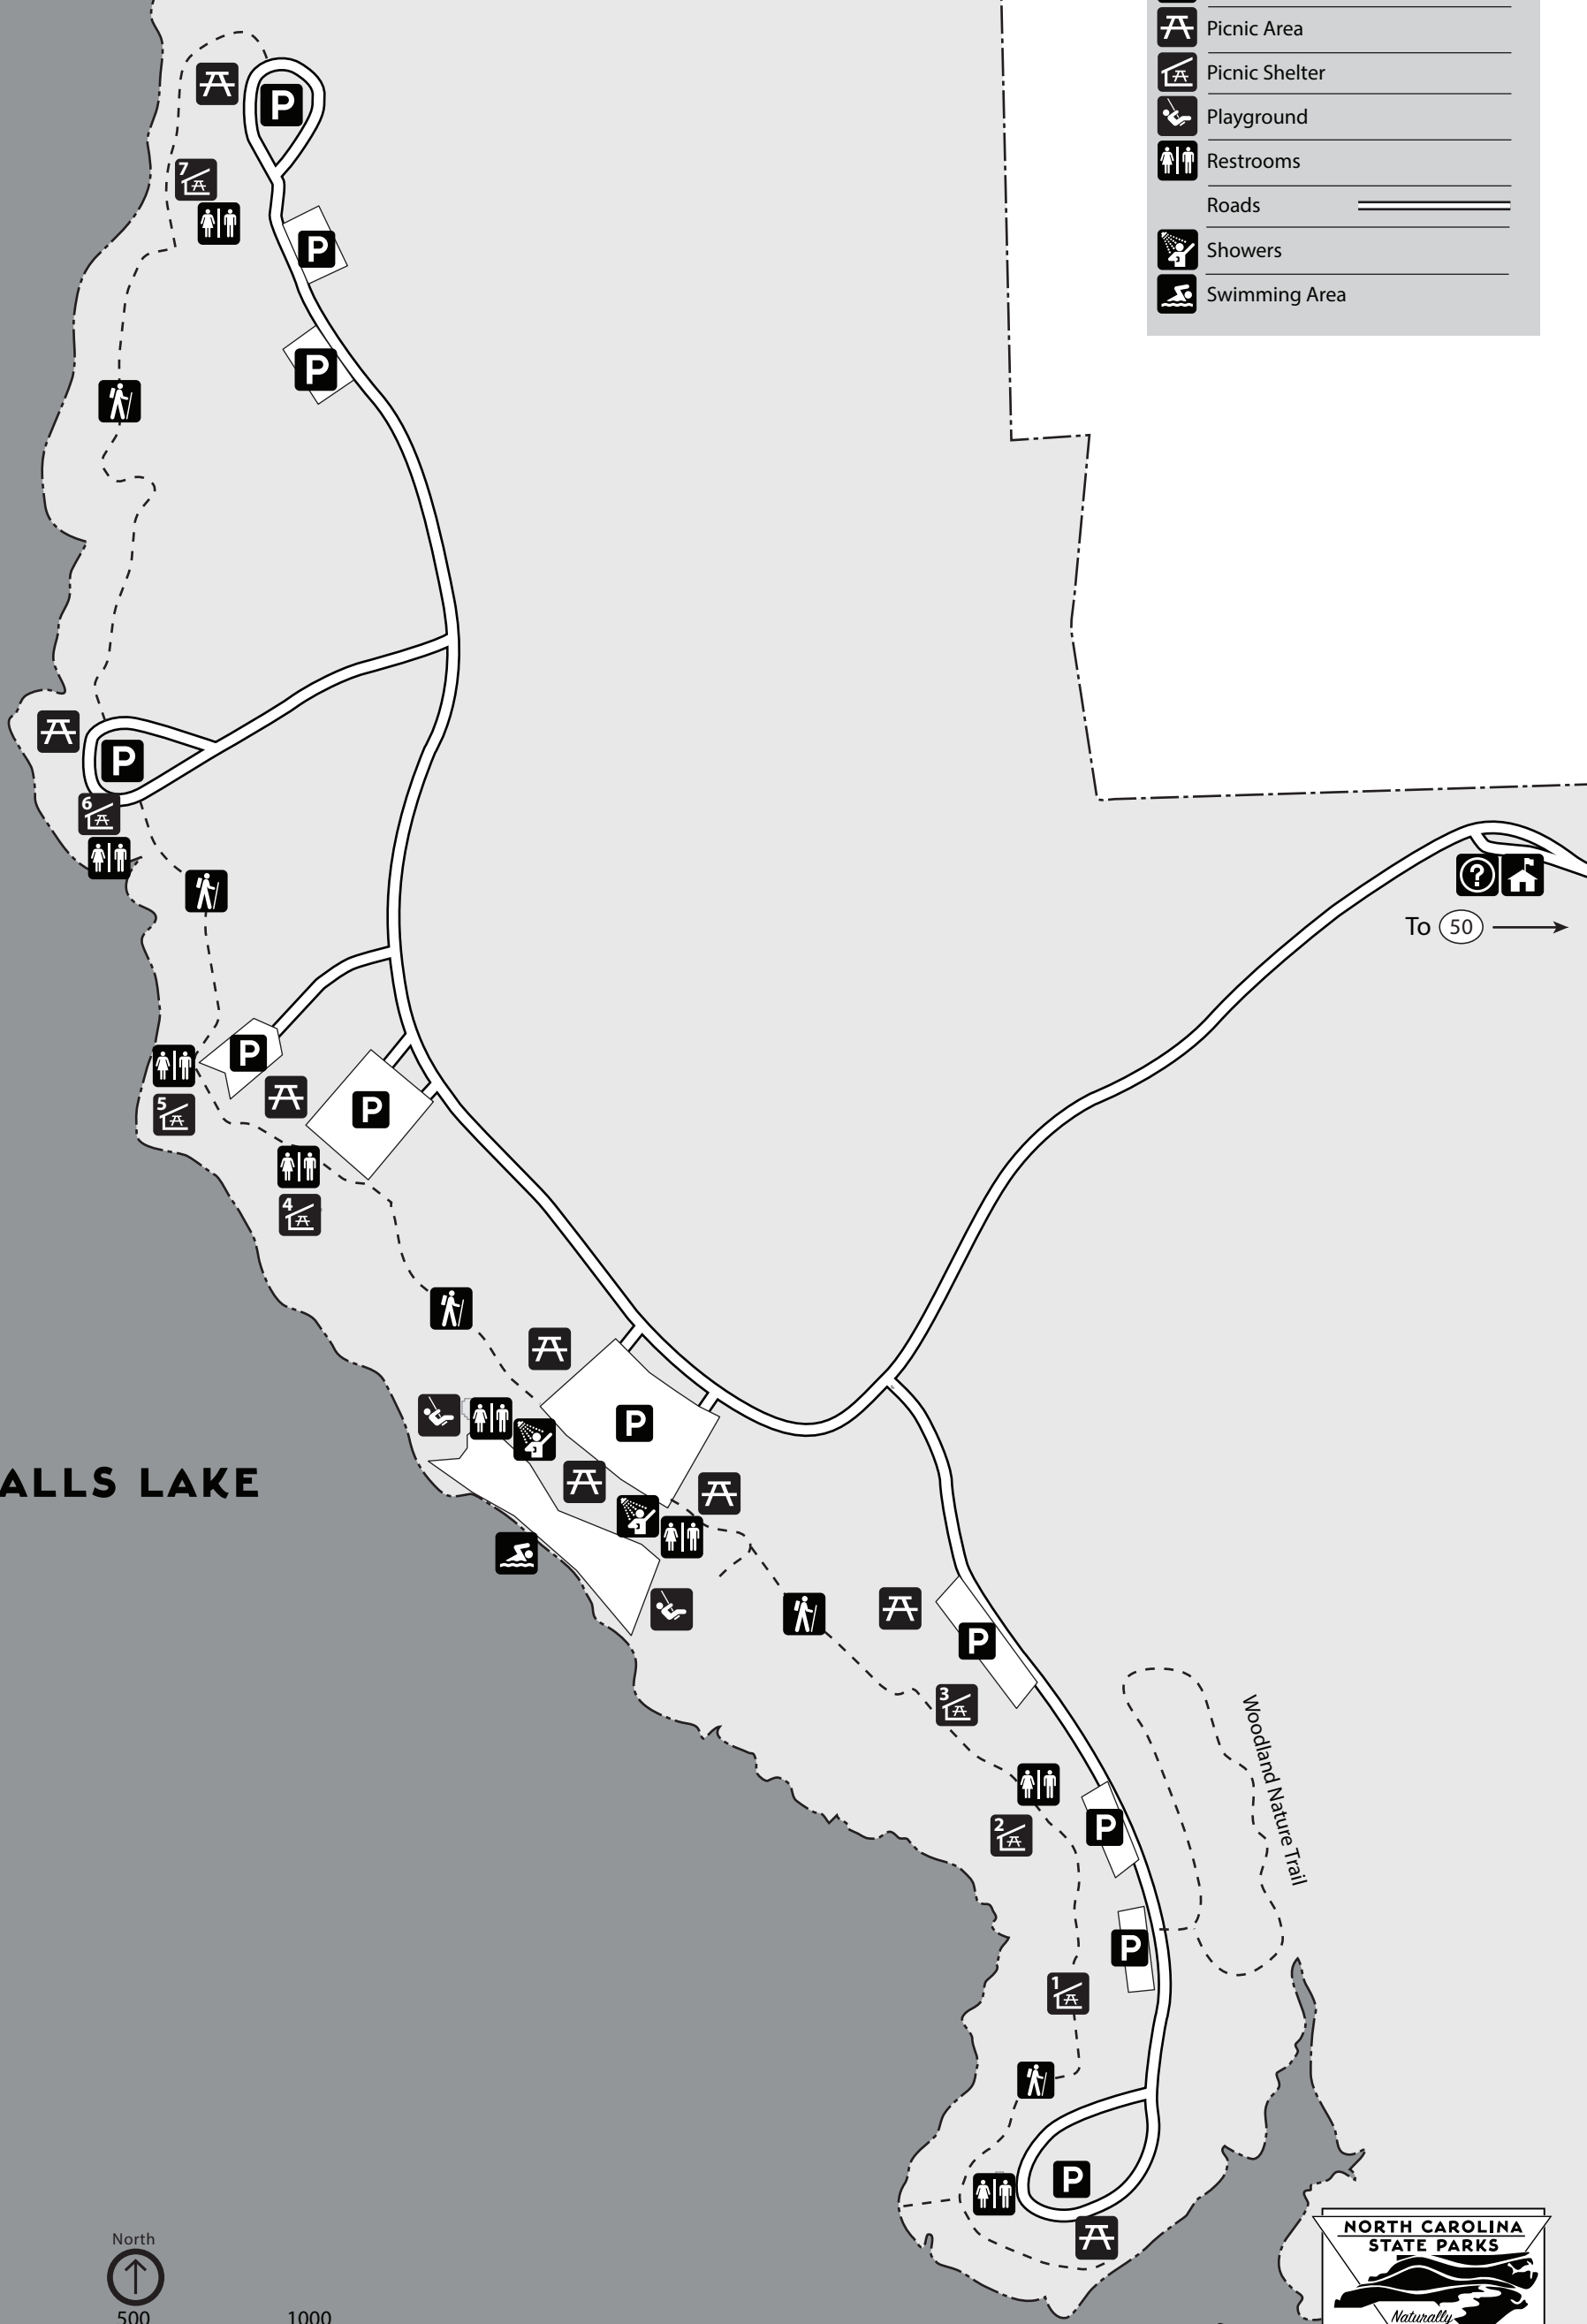

Falls Lake State Recreation Area
SANDLING BEACH

Day Use Area

14601 Creedmoor Rd, Wake Forest, NC 27587
 GPS: 36.0424, -78.6983
 falls.lake@ncparks.gov (919) 676-1027

LEGEND

-  Entrance Station
-  Hiking Trail
-  Information
-  Park Boundary
-  Parking
-  Picnic Area
-  Picnic Shelter
-  Playground
-  Restrooms
-  Roads
-  Showers
-  Swimming Area

FALLS LAKE