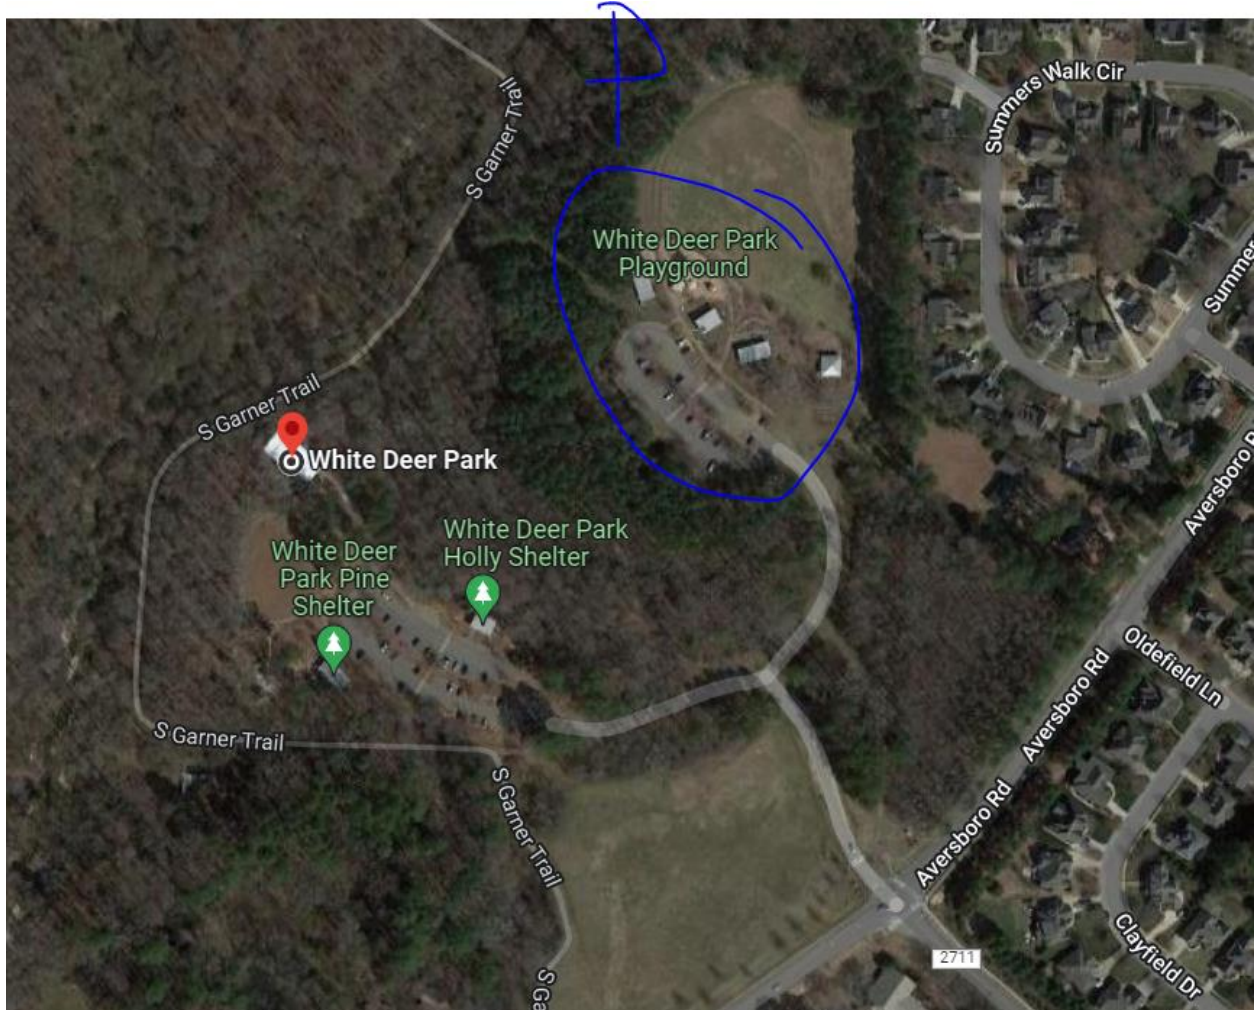

White Deer Park Nature Center

2400 Aversboro Rd, Garner, NC 27529

5

WHITE DEER PARK

- TRAILS: WHITE DEER PARK AND LAKE BENSON PARK**
- SOUTH GARNER GREENWAY (1 MILE)
 - MEADOW LOOP (0.33 MILES)
 - LAKE BENSON LOOP (1.2 MILES)
 - WHITE DEER LOOP (1 MILE)
 - COMBINED LOOP (2.2 MILE)
 - LAKE BENSON WOODLAND TRAIL (1 MILE)
 - WHITE DEER WOODLAND TRAIL (0.23 MILES)
- SIDEWALK
--- ROAD
- RESTROOMS
 911 CALL BOX

LAKE BENSON

0 300 600 Feet