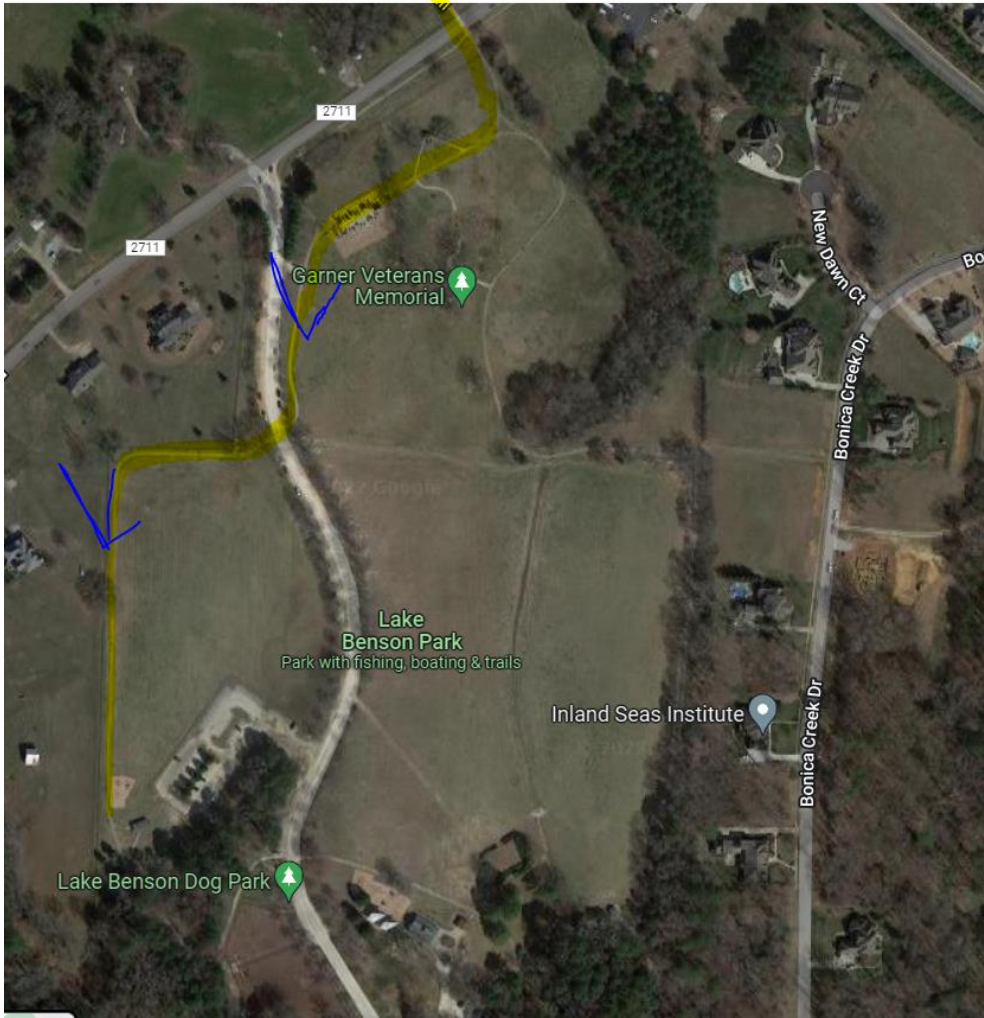

White Deer Park Nature Center

2400 Aversboro Rd, Garner, NC 27529

5

WHITE DEER PARK

- TRAILS: WHITE DEER PARK AND LAKE BENSON PARK**
- SOUTH GARNER GREENWAY (1 MILE)
 - MEADOW LOOP (0.33 MILES)
 - LAKE BENSON LOOP (1.2 MILES)
 - WHITE DEER LOOP (1 MILE)
 - COMBINED LOOP (2.2 MILE)
 - LAKE BENSON WOODLAND TRAIL (1 MILE)
 - WHITE DEER WOODLAND TRAIL (0.23 MILES)
- SIDEWALK
--- ROAD
- RESTROOMS
 911 CALL BOX

LAKE BENSON

0 300 600 Feet