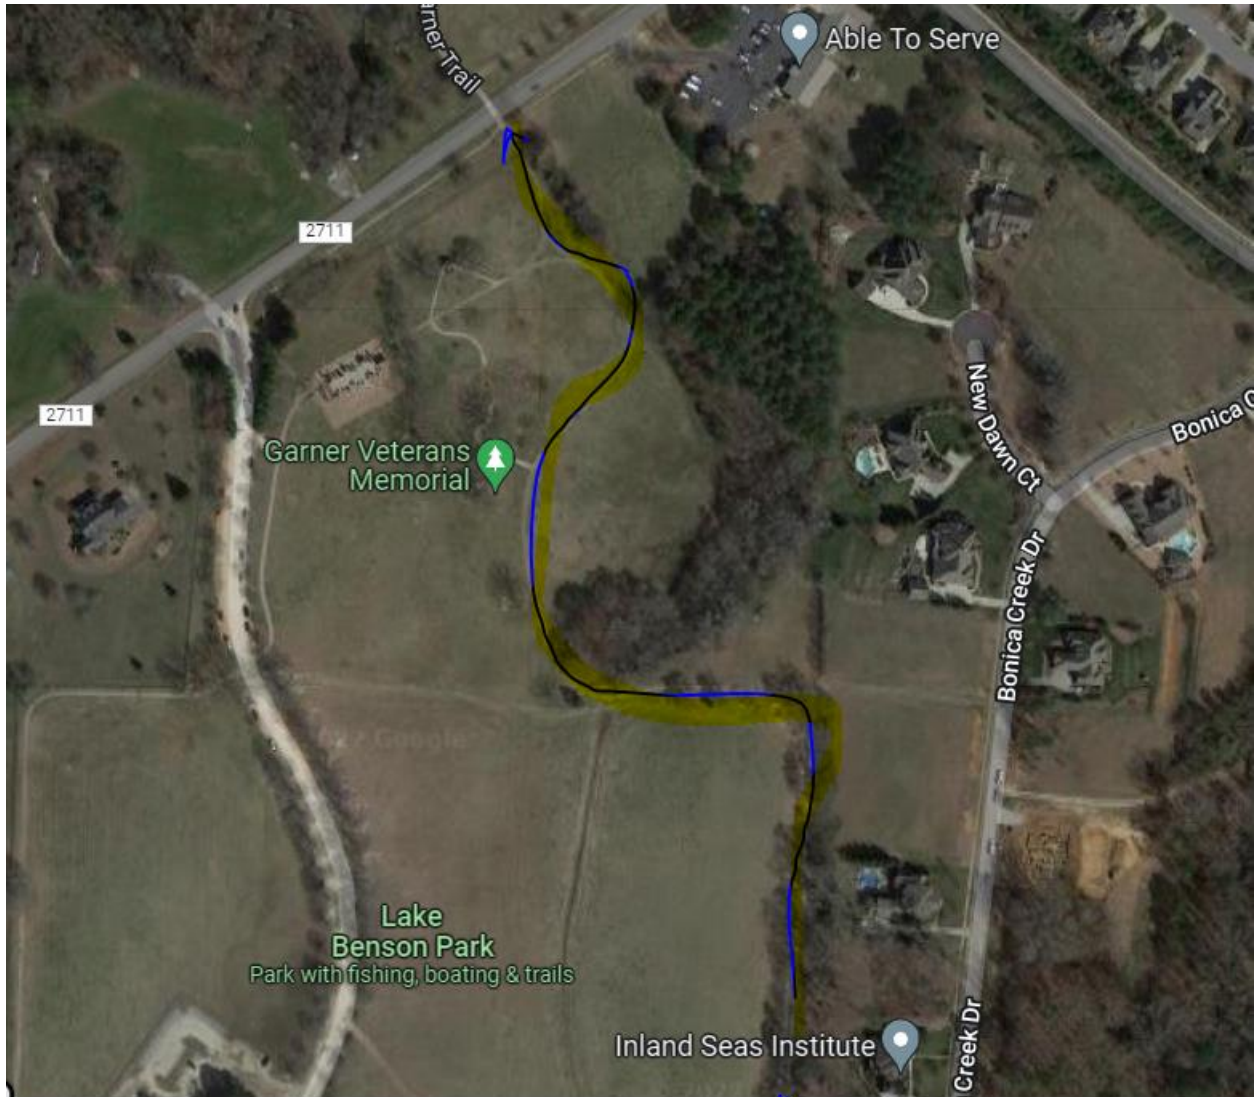

White Deer Park Nature Center

2400 Aversboro Rd, Garner, NC 27529

5

WHITE DEER PARK

- TRAILS: WHITE DEER PARK AND LAKE BENSON PARK**
- SOUTH GARNER GREENWAY (1 MILE)
 - MEADOW LOOP (0.33 MILES)
 - LAKE BENSON LOOP (1.2 MILES)
 - WHITE DEER LOOP (1 MILE)
 - COMBINED LOOP (2.2 MILE)
 - LAKE BENSON WOODLAND TRAIL (1 MILE)
 - WHITE DEER WOODLAND TRAIL (0.23 MILES)
- SIDEWALK
--- ROAD
- RESTROOMS
 911 CALL BOX

LAKE BENSON

0 300 600 Feet