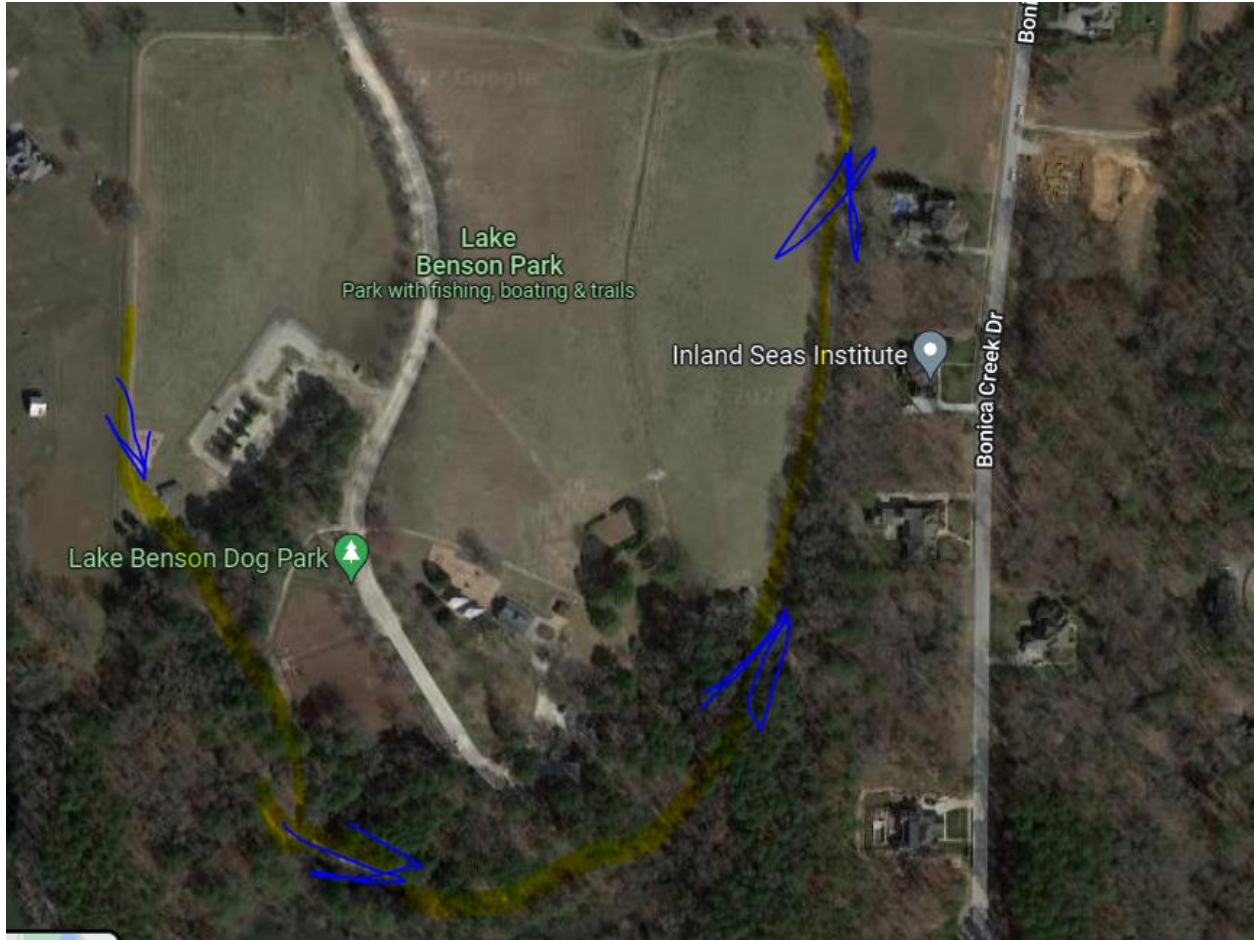

White Deer Park Nature Center

2400 Aversboro Rd, Garner, NC 27529

5

WHITE DEER PARK

- TRAILS: WHITE DEER PARK AND LAKE BENSON PARK**
- SOUTH GARNER GREENWAY (1 MILE)
 - MEADOW LOOP (0.33 MILES)
 - LAKE BENSON LOOP (1.2 MILES)
 - WHITE DEER LOOP (1 MILE)
 - COMBINED LOOP (2.2 MILE)
 - LAKE BENSON WOODLAND TRAIL (1 MILE)
 - WHITE DEER WOODLAND TRAIL (0.23 MILES)
- SIDEWALK
--- ROAD
- RESTROOMS
 911 CALL BOX

LAKE BENSON

0 300 600 Feet