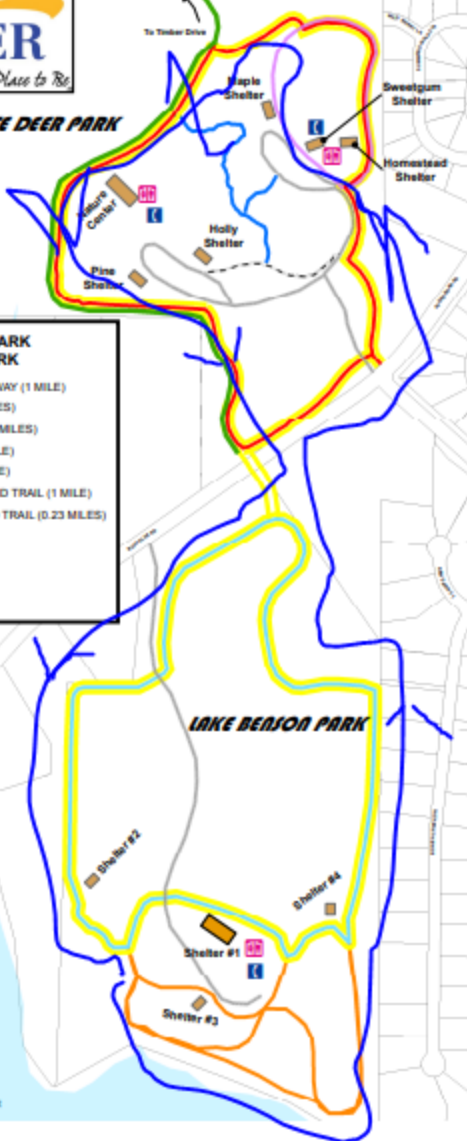

White Deer Park Nature Center

2400 Aversboro Rd, Garner, NC 27529

5

WHITE DEER PARK

- TRAILS: WHITE DEER PARK AND LAKE BENSON PARK**
- SOUTH GARNER GREENWAY (1 MILE)
 - MEADOW LOOP (0.33 MILES)
 - LAKE BENSON LOOP (1.2 MILES)
 - WHITE DEER LOOP (1 MILE)
 - COMBINED LOOP (2.2 MILE)
 - LAKE BENSON WOODLAND TRAIL (1 MILE)
 - WHITE DEER WOODLAND TRAIL (0.23 MILES)
- SIDEWALK
--- ROAD
- RESTROOMS
 911 CALL BOX

LAKE BENSON

0 300 600 Feet