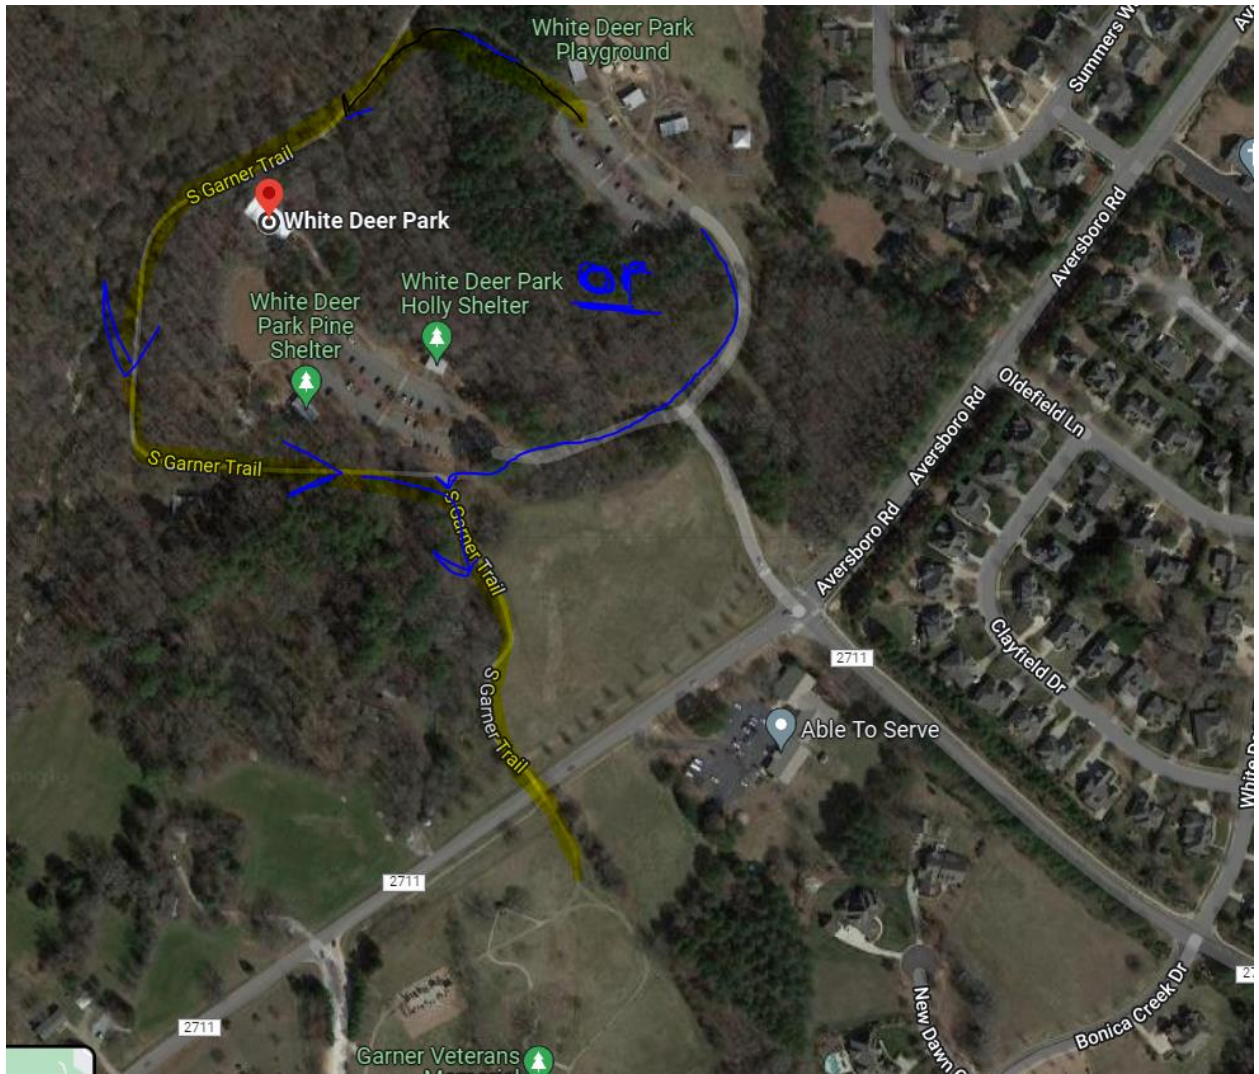

White Deer Park Nature Center

2400 Aversboro Rd, Garner, NC 27529

5

WHITE DEER PARK

- TRAILS: WHITE DEER PARK AND LAKE BENSON PARK**
- SOUTH GARNER GREENWAY (1 MILE)
 - MEADOW LOOP (0.33 MILES)
 - LAKE BENSON LOOP (1.2 MILES)
 - WHITE DEER LOOP (1 MILE)
 - COMBINED LOOP (2.2 MILE)
 - LAKE BENSON WOODLAND TRAIL (1 MILE)
 - WHITE DEER WOODLAND TRAIL (0.23 MILES)
- SIDEWALK
--- ROAD
- RESTROOMS
 911 CALL BOX

LAKE BENSON

0 300 600 Feet