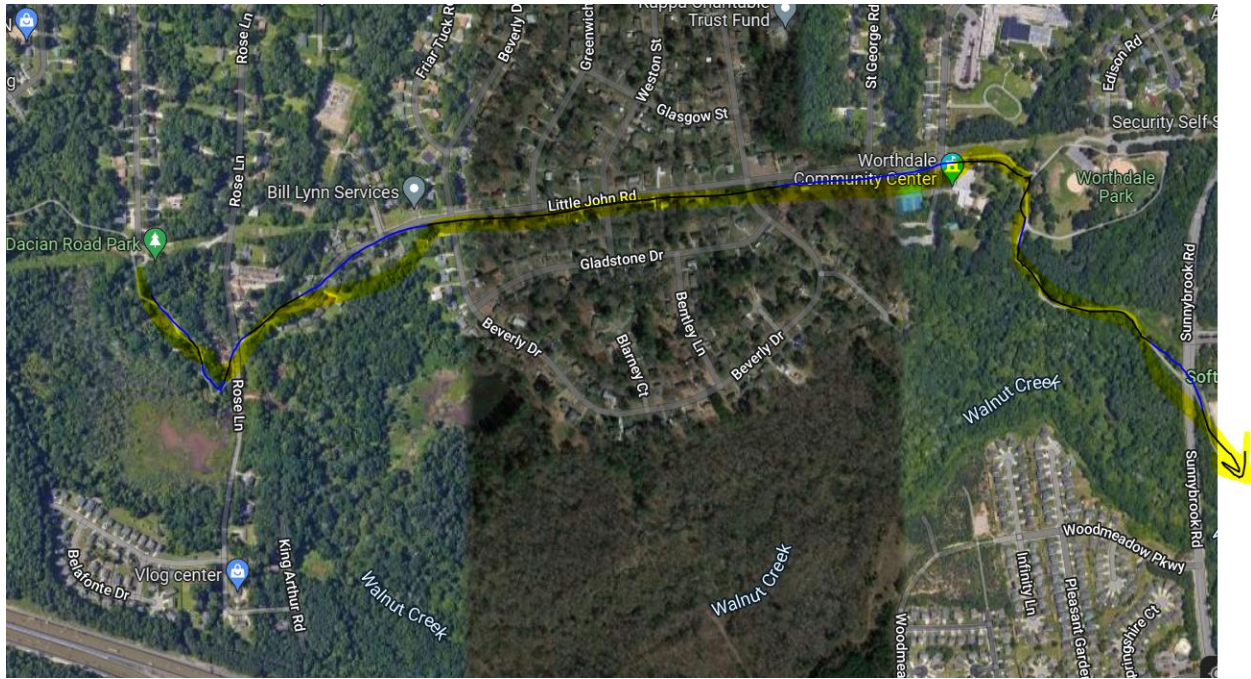

Walnut Creek Trail

Address: 950 Peterson Street, Raleigh NC 27610

1

4

5