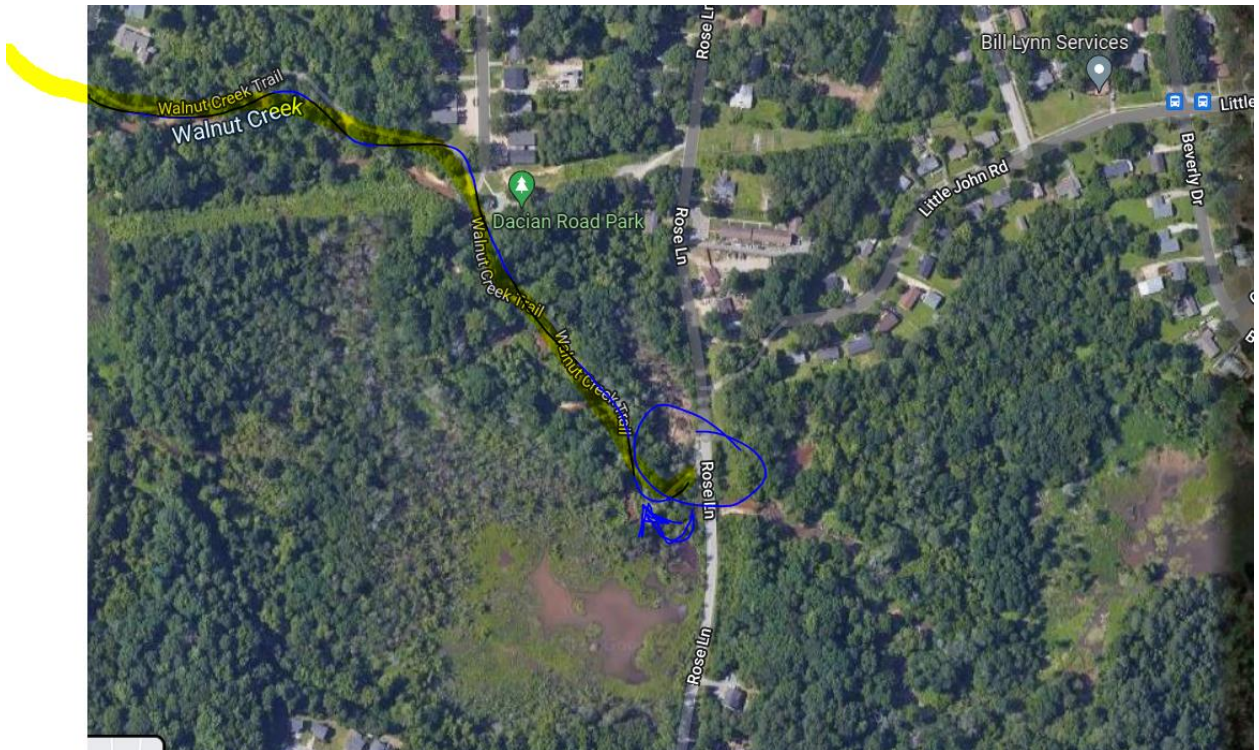

Walnut Creek Trail

Address: 950 Peterson Street, Raleigh NC 27610

1

4

5