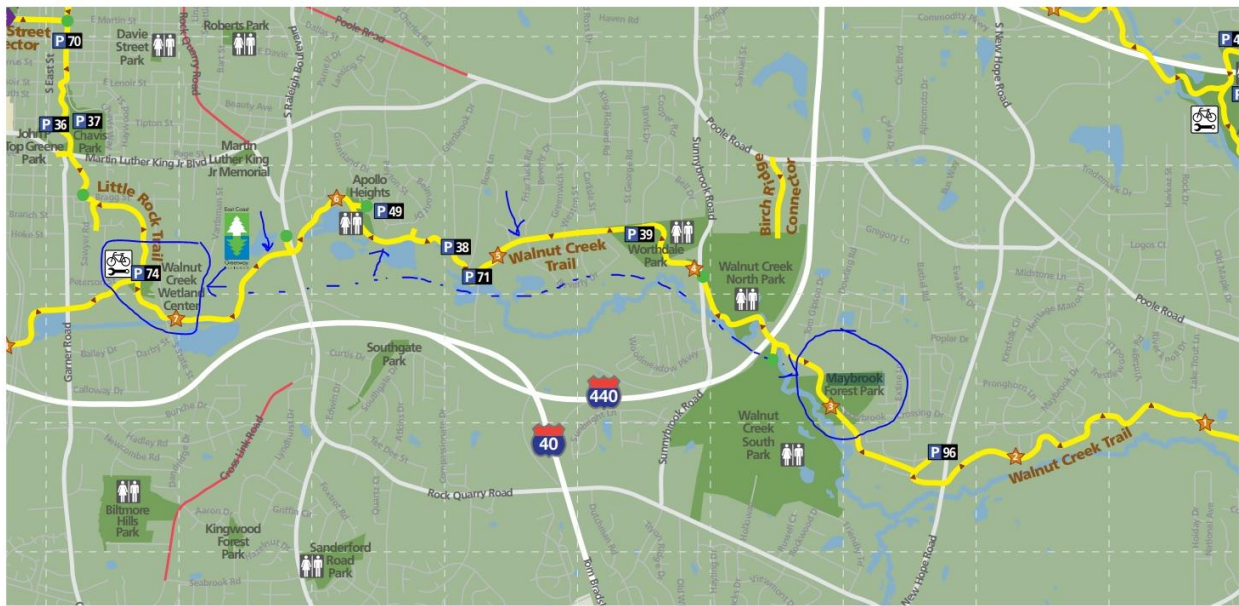

Walnut Creek Trail

Address: 950 Peterson Street, Raleigh NC 27610

1

4

5