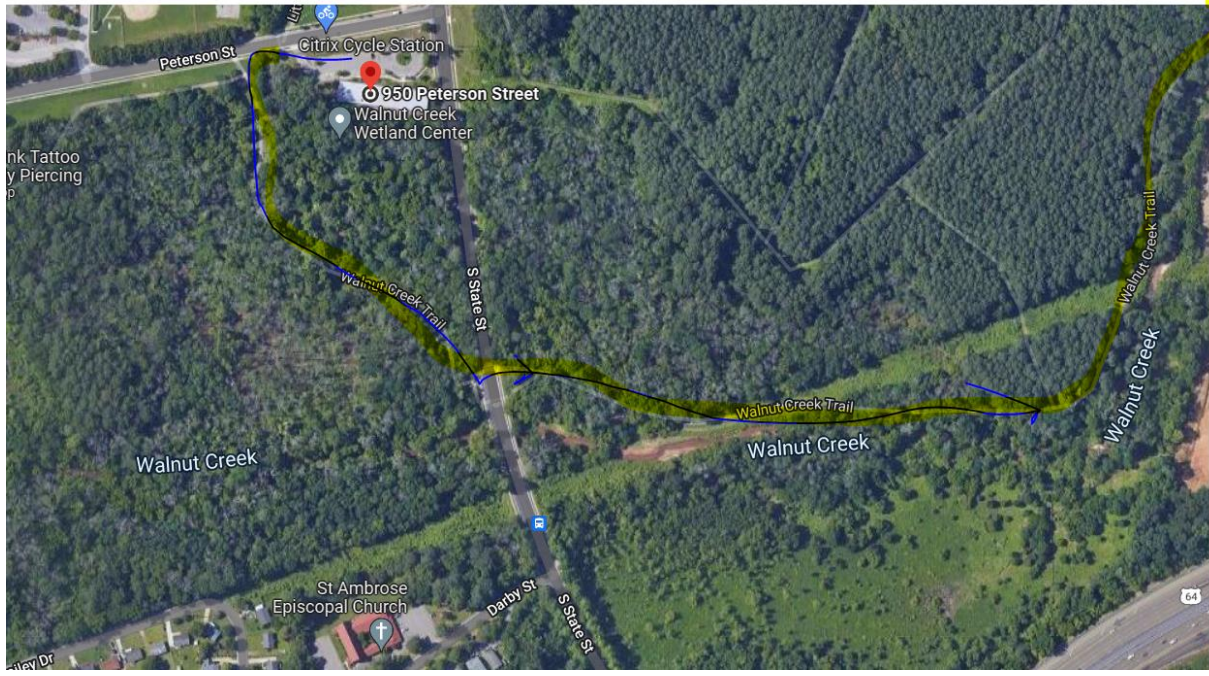

Walnut Creek Trail

Address: 950 Peterson Street, Raleigh NC 27610

1

4

5