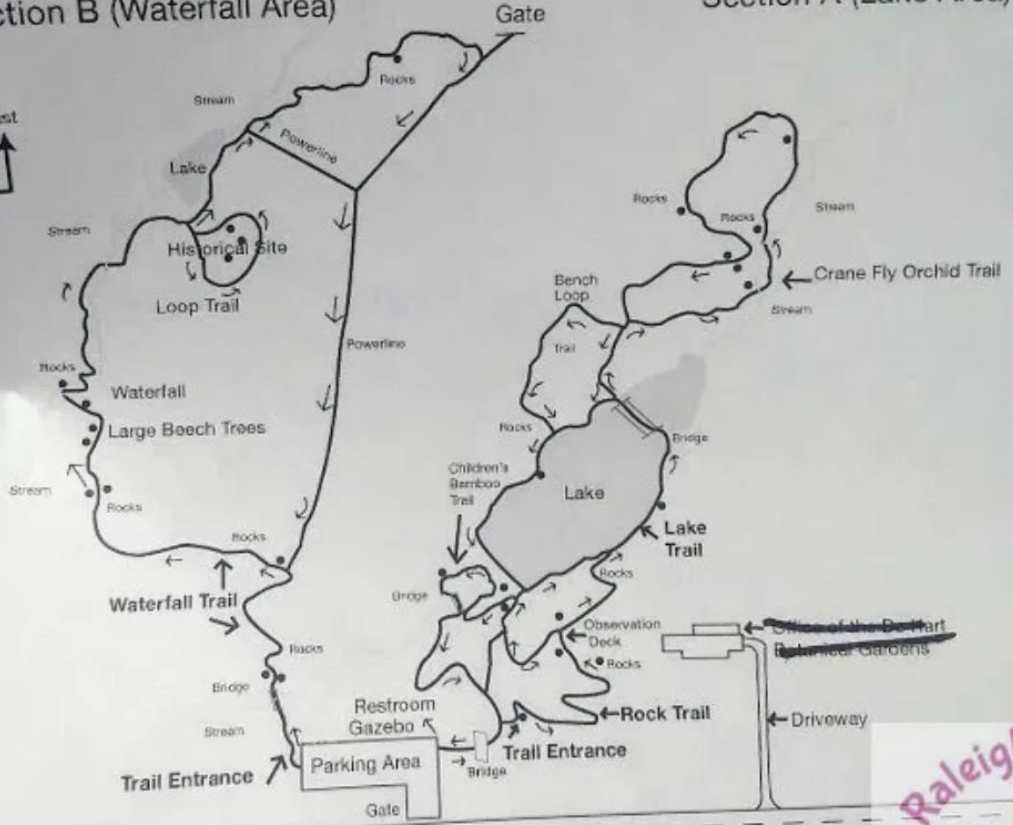

# De Hart Botanical Gardens Trail Map

Section B (Waterfall Area)

Section A (Lake Area)

← US-401 (North) 5.5 miles to Louisburg

US-401 (South) 4.5 miles to Intersection of NC-98 →

Raleigh T