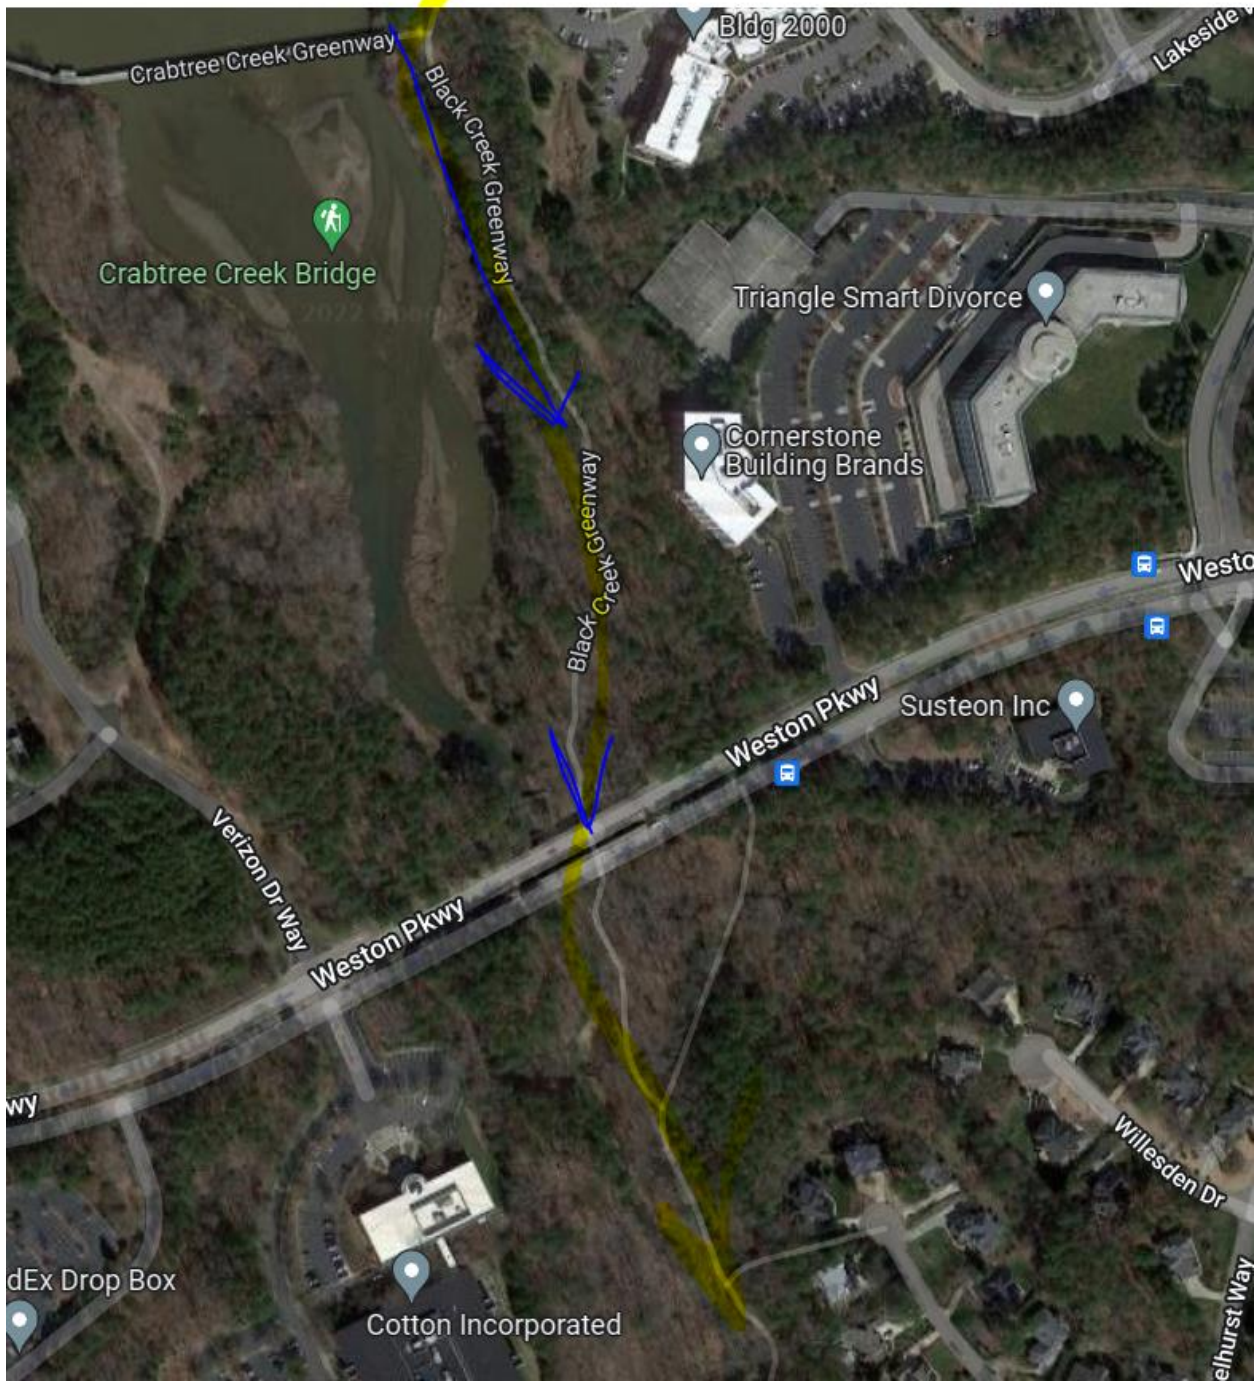

Black Creek Greenway Trailhead

Black Creek Greenway Trailhead
2139 Old Reedy Creek Rd Cary, NC 27513

Star Stream

Oct