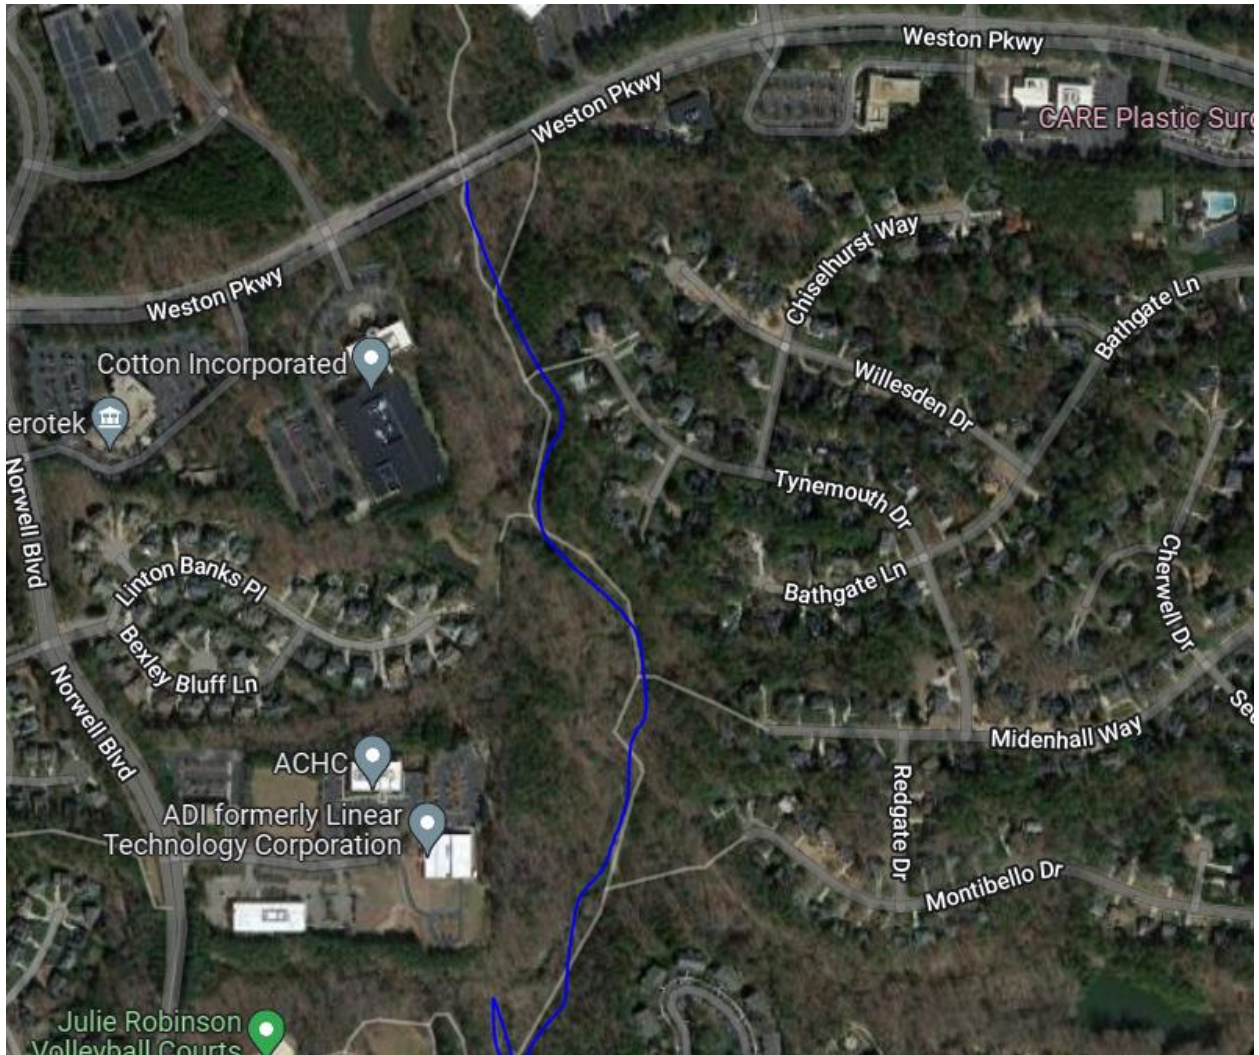

Black Creek Greenway Trailhead

Black Creek Greenway Trailhead
2139 Old Reedy Creek Rd Cary, NC 27513

Star Stream

Oct