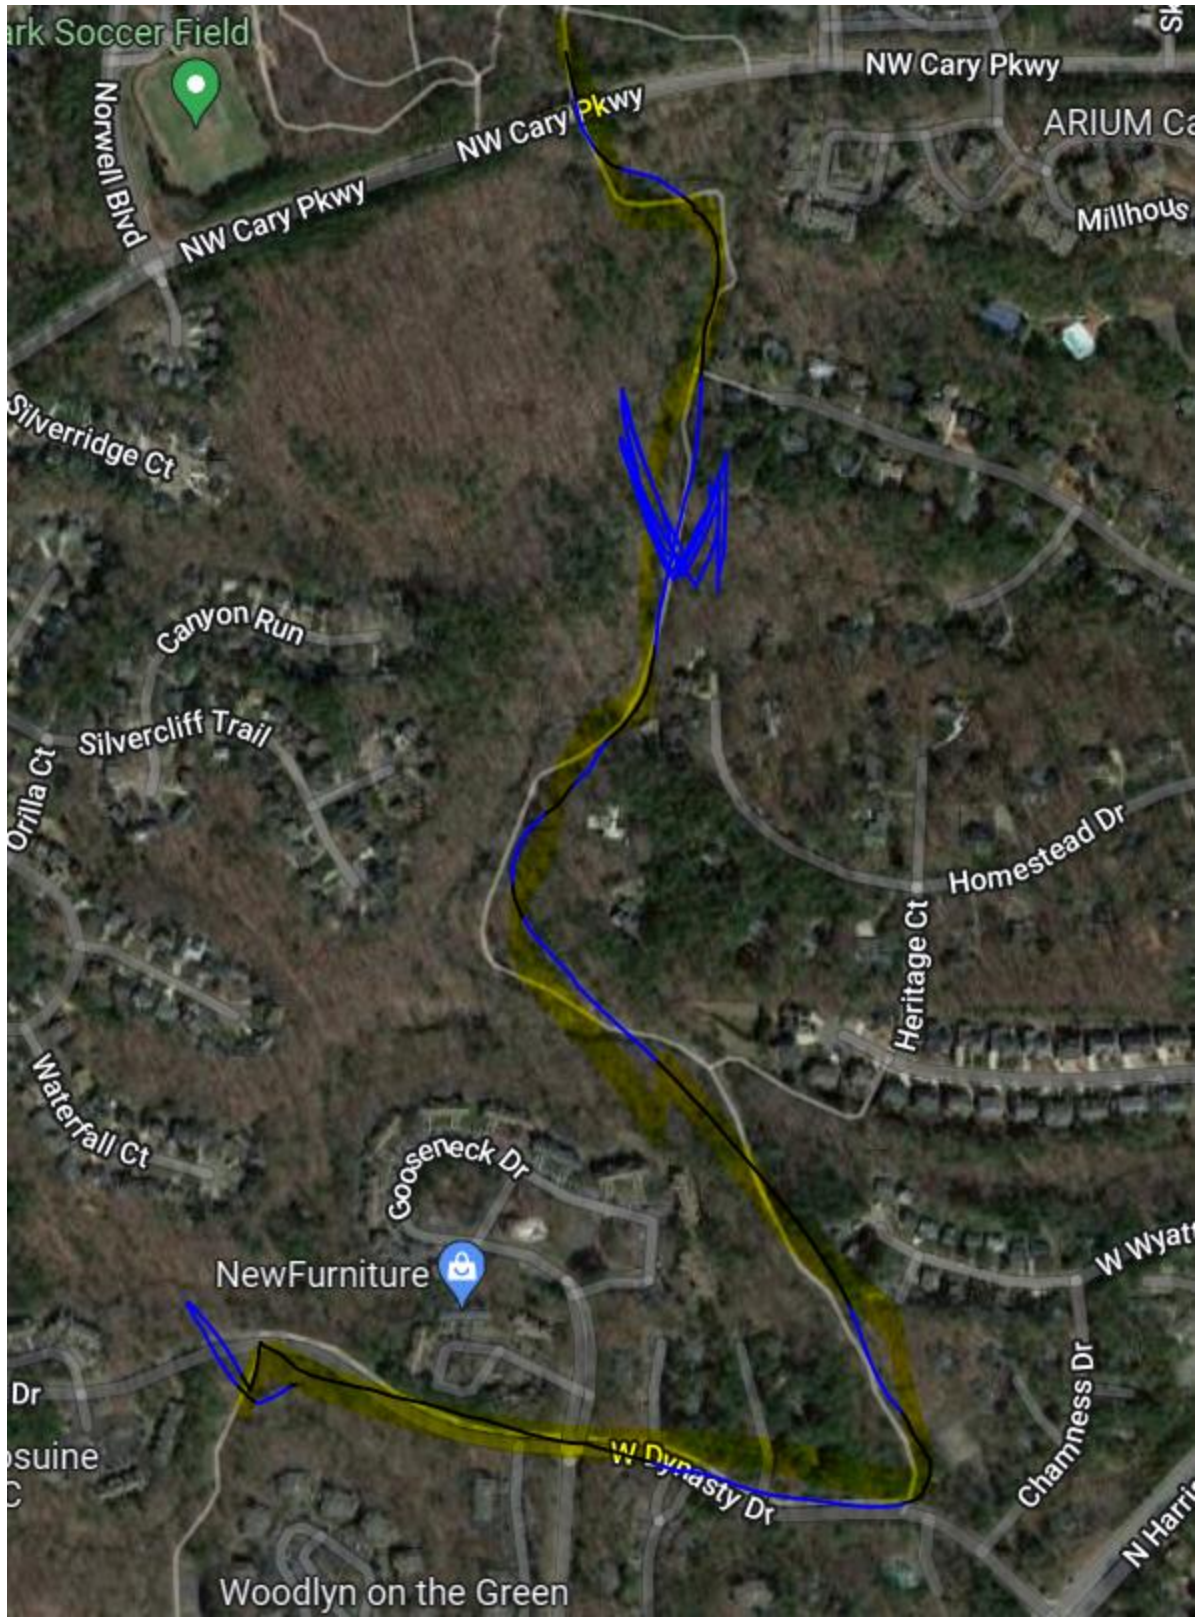

Black Creek Greenway Trailhead

Black Creek Greenway Trailhead
2139 Old Reedy Creek Rd Cary, NC 27513

Star Stream

Oct