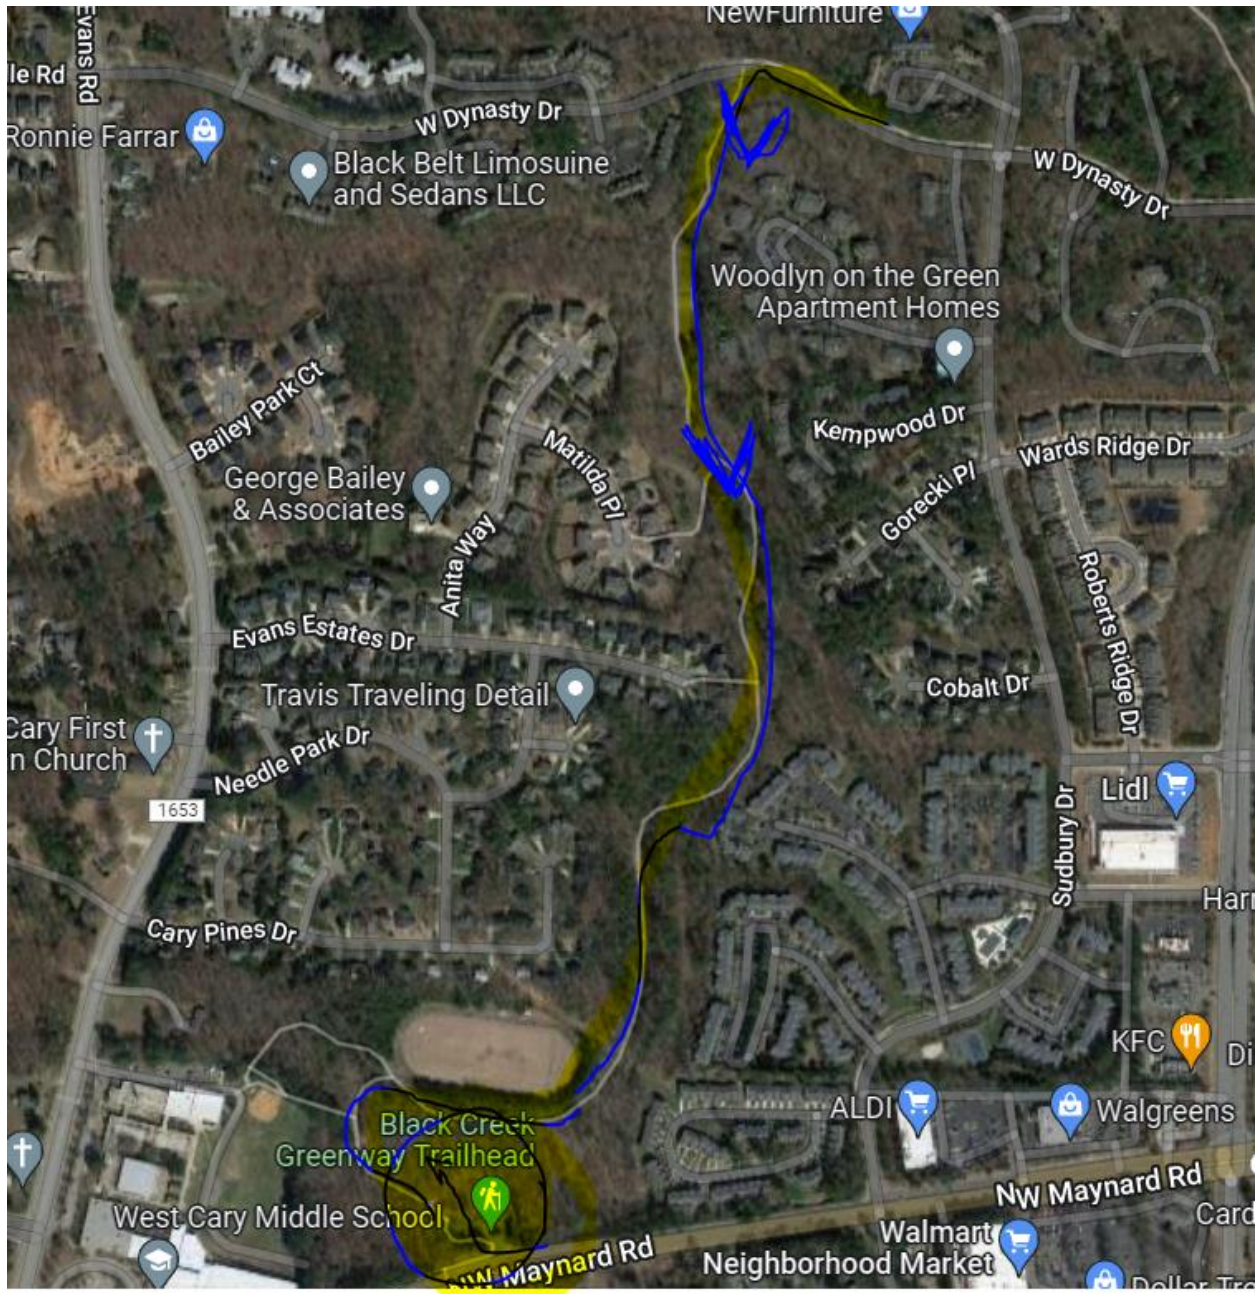

Black Creek Greenway Trailhead

Black Creek Greenway Trailhead
2139 Old Reedy Creek Rd Cary, NC 27513

Star Stream

Oct