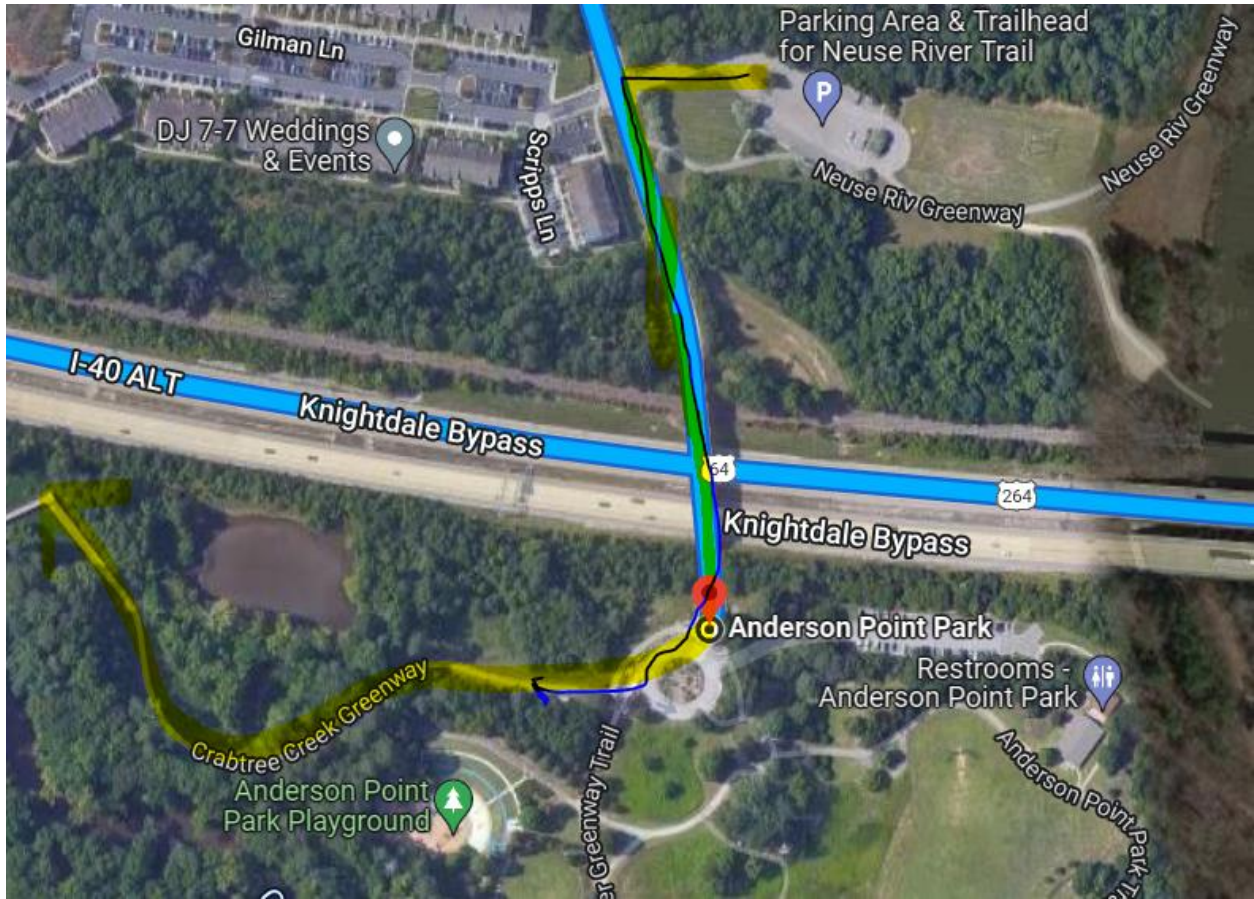

ANDERSON POINT PARK

20 Anderson Point Dr, Raleigh, NC 27610

Follow the yellow BRICK ROAD Highlights!

Turn Go Back