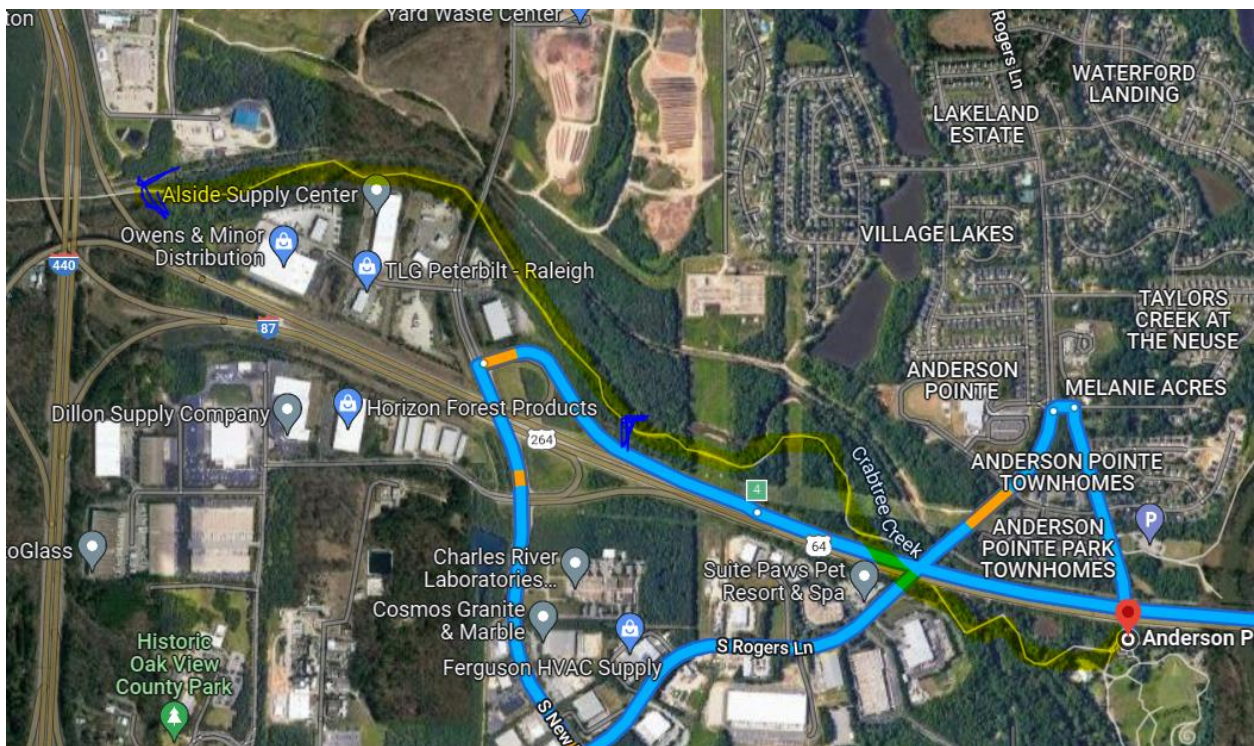

ANDERSON POINT PARK

20 Anderson Point Dr, Raleigh, NC 27610

Follow the yellow BRICK ROAD Highlights!

Turn Go Back