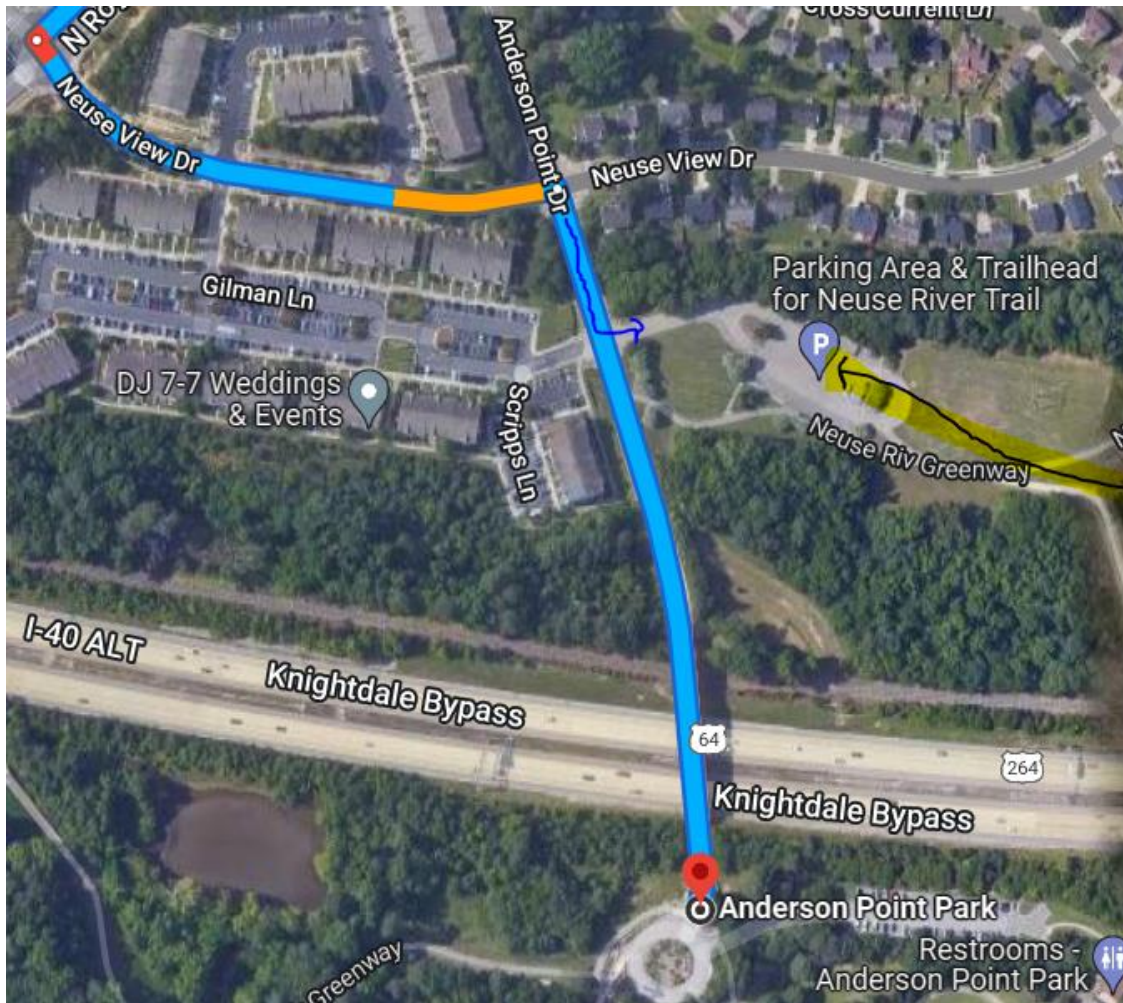

ANDERSON POINT PARK

20 Anderson Point Dr, Raleigh, NC 27610

Follow the yellow BRICK ROAD Highlights!

Turn Go Back